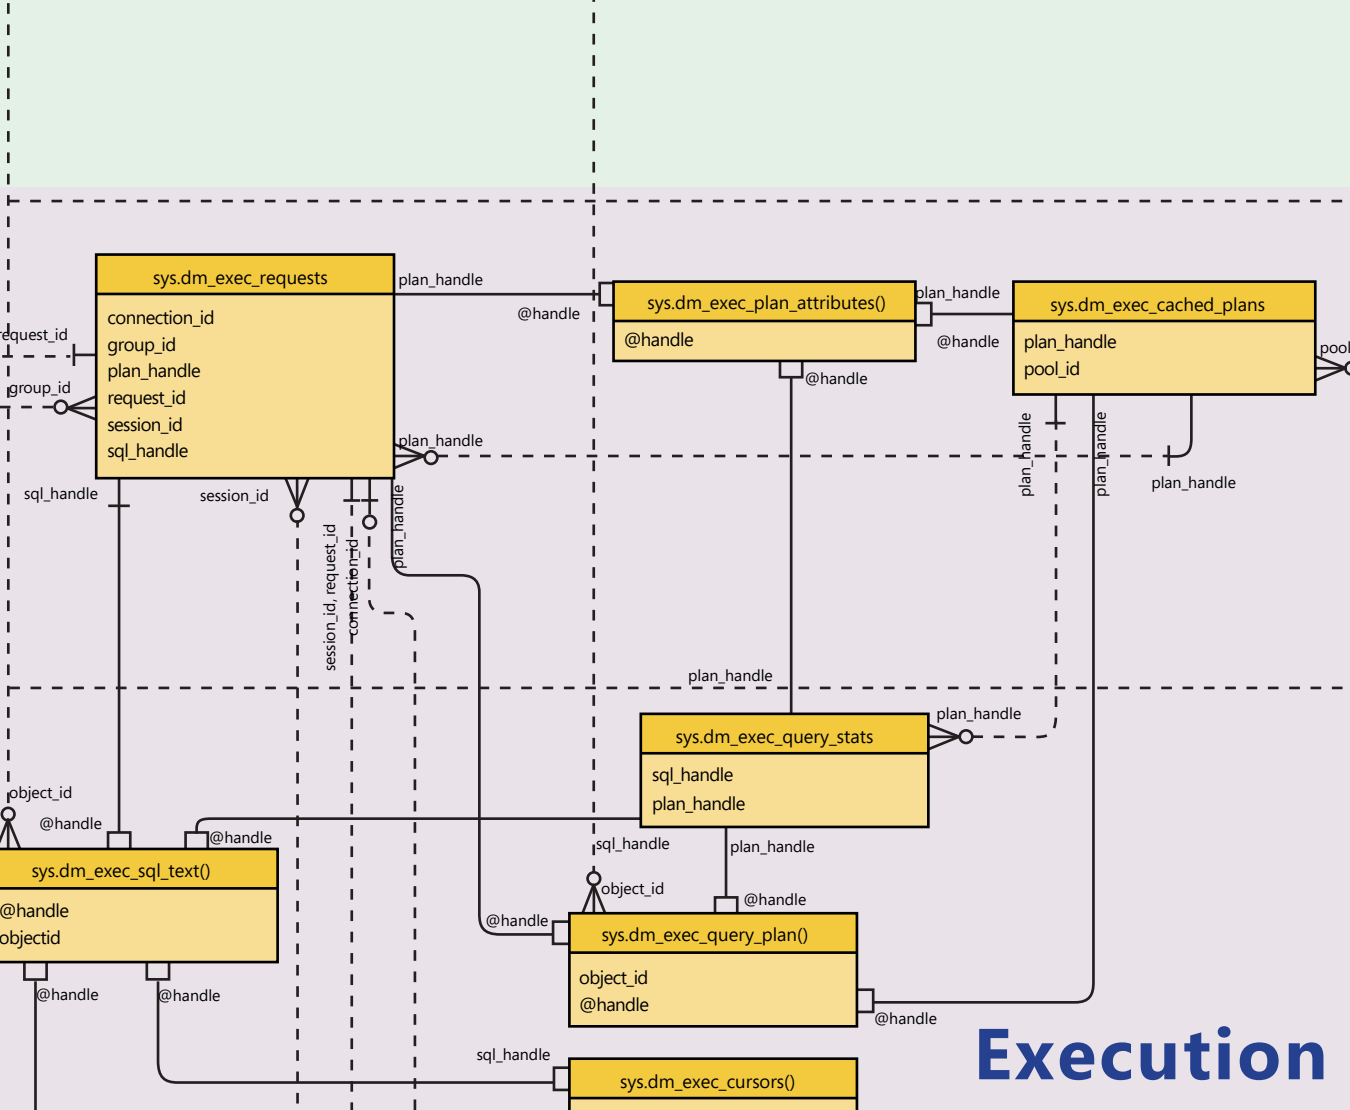

Microsoft® SQL Server® 2012 System Views

Objects, Types and Indexes

Trace and Eventing

Linked Servers

AlwaysOn

Service Broker

Linked Servers

AlwaysOn

Service Broker

Spatial

Partitioning

Security

Transaction Information

Databases and Storage

Resource Governor

Server-Wide Information

Object Type

Scope

Relationship Type

NOTE: NOT ALL OBJECTS OR POSSIBLE RELATIONSHIPS ARE SHOWN ON THIS POSTER.

Full Text Search

Extended Events