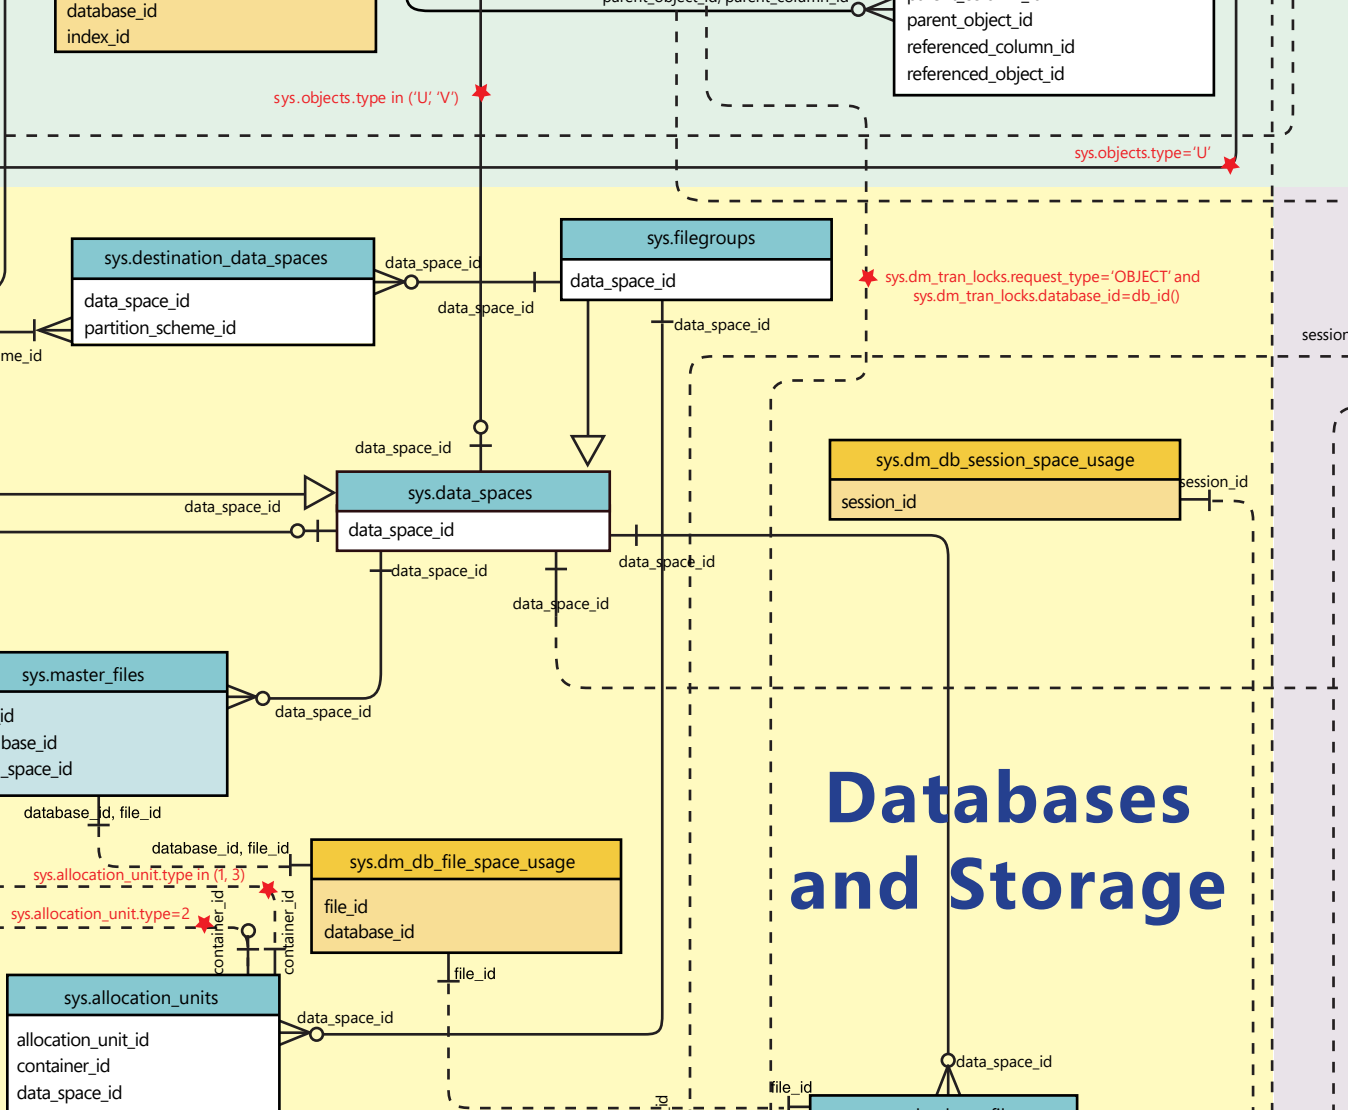

Microsoft® SQL Server® 2012 System Views

Objects, Types and Indexes

Trace and Eventing

Linked Servers

AlwaysOn

Service Broker

Linked Servers

AlwaysOn

Service Broker

Spatial

Partitioning

Security

Transaction Information

Databases and Storage

Resource Governor

Server-Wide Information

Object Type

Scope

Relationship Type

NOTE: NOT ALL OBJECTS OR POSSIBLE RELATIONSHIPS ARE SHOWN ON THIS POSTER.

Full Text Search

Extended Events