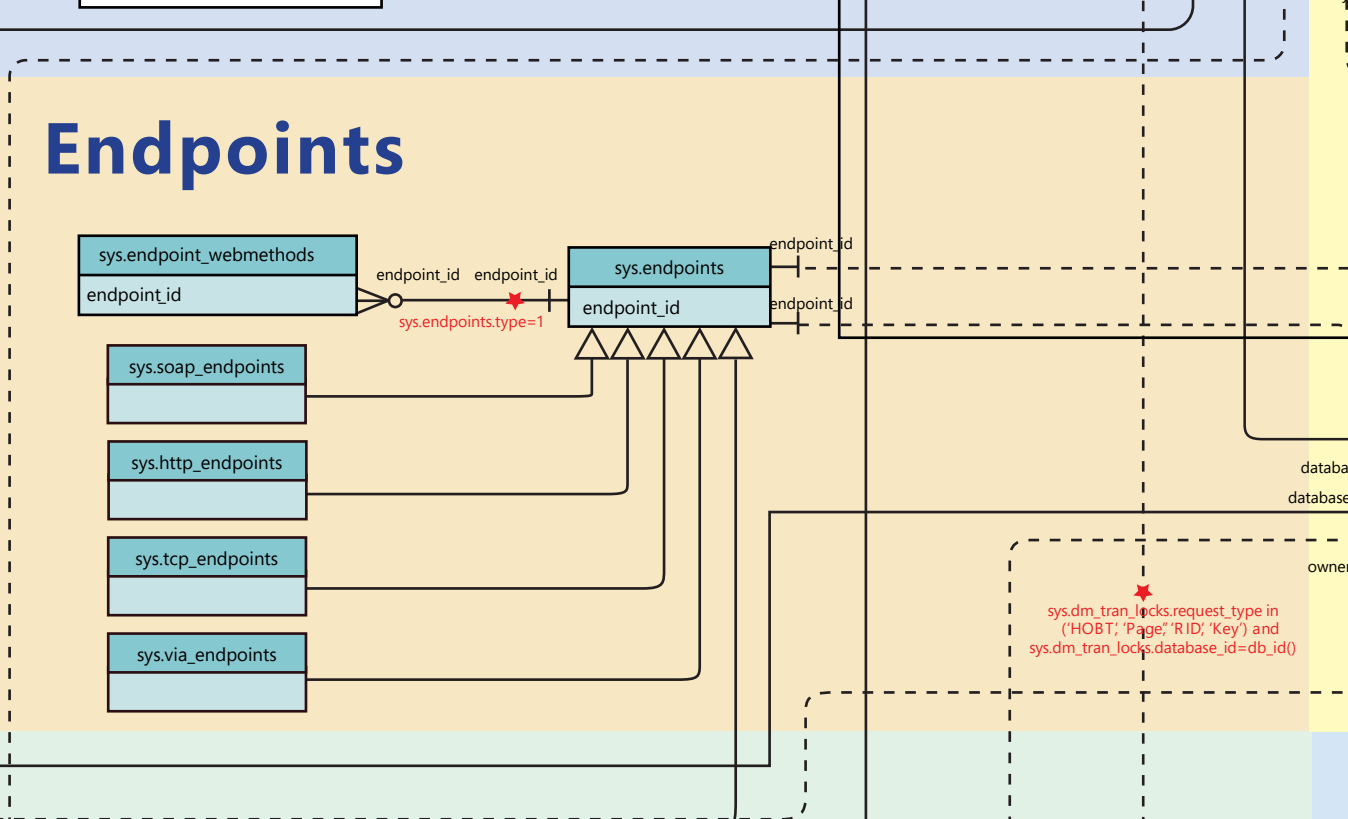

Microsoft® SQL Server® 2012 System Views

Objects, Types and Indexes

Trace and Eventing

Linked Servers

AlwaysOn

Service Broker

Linked Servers

AlwaysOn

Service Broker

Spatial

Partitioning

Security

Transaction Information

Databases and Storage

Resource Governor

Server-Wide Information

Object Type

Scope

Relationship Type

NOTE: NOT ALL OBJECTS OR POSSIBLE RELATIONSHIPS ARE SHOWN ON THIS POSTER.

Full Text Search

Extended Events