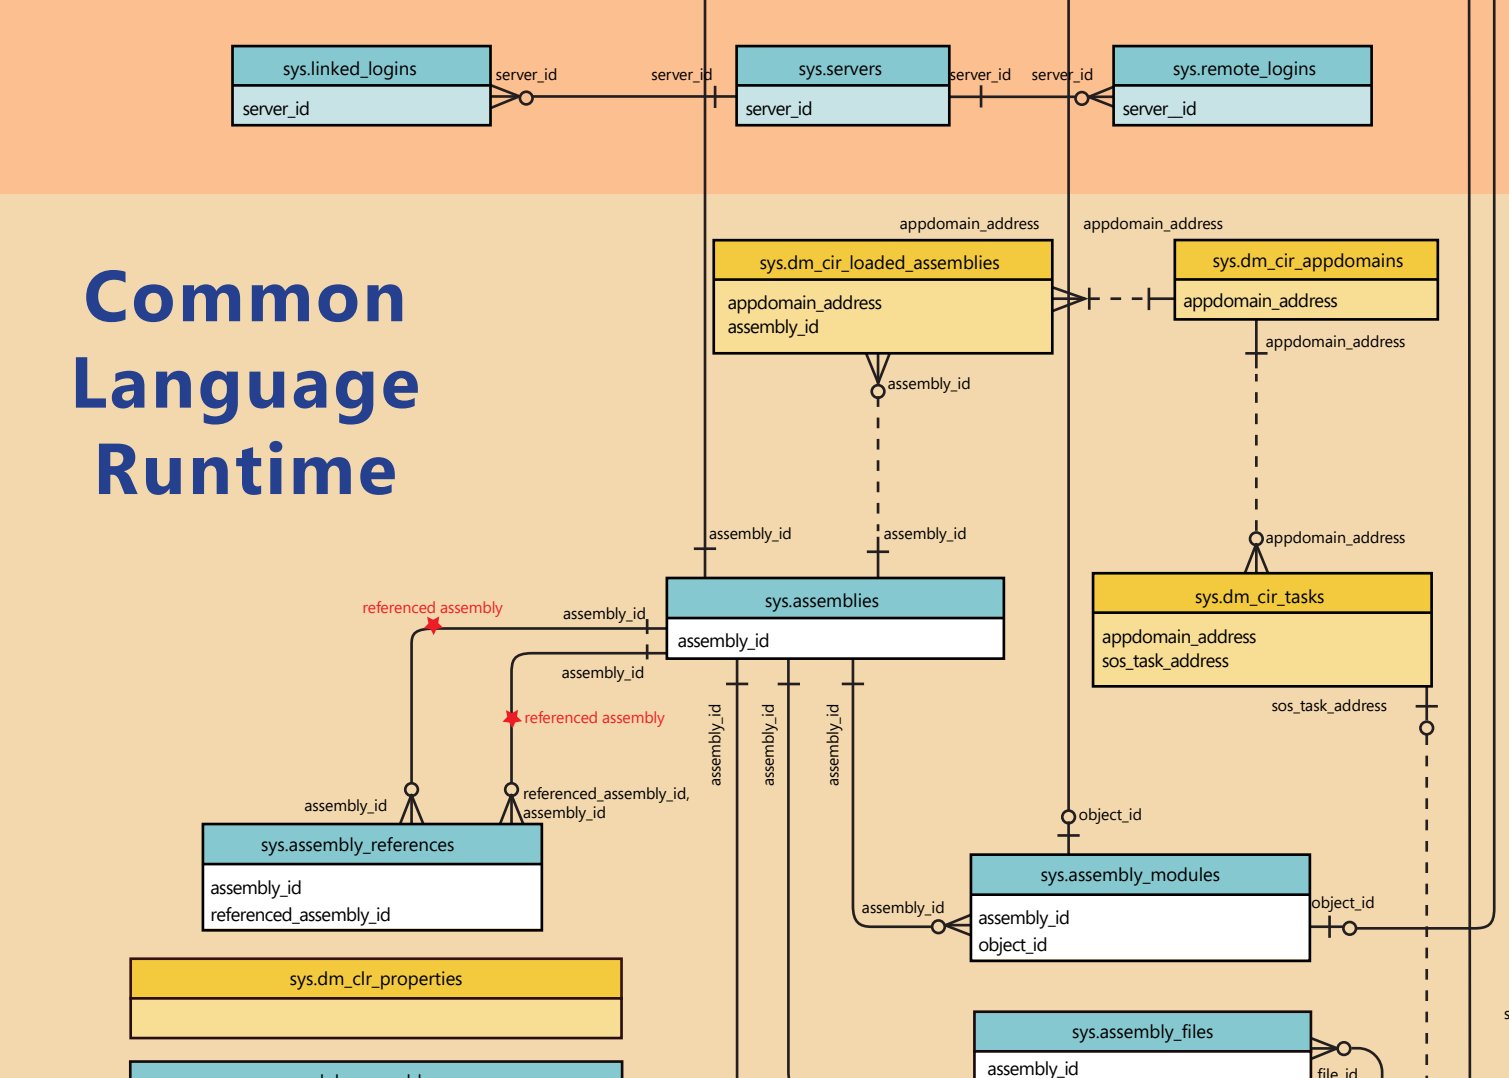

Microsoft® SQL Server® 2012 System Views

Objects, Types and Indexes

Trace and Eventing

Linked Servers

AlwaysOn

Service Broker

Linked Servers

AlwaysOn

Service Broker

Spatial

Partitioning

Security

Transaction Information

Databases and Storage

Resource Governor

Server-Wide Information

Object Type

Scope

Relationship Type

NOTE: NOT ALL OBJECTS OR POSSIBLE RELATIONSHIPS ARE SHOWN ON THIS POSTER.

Full Text Search

Extended Events