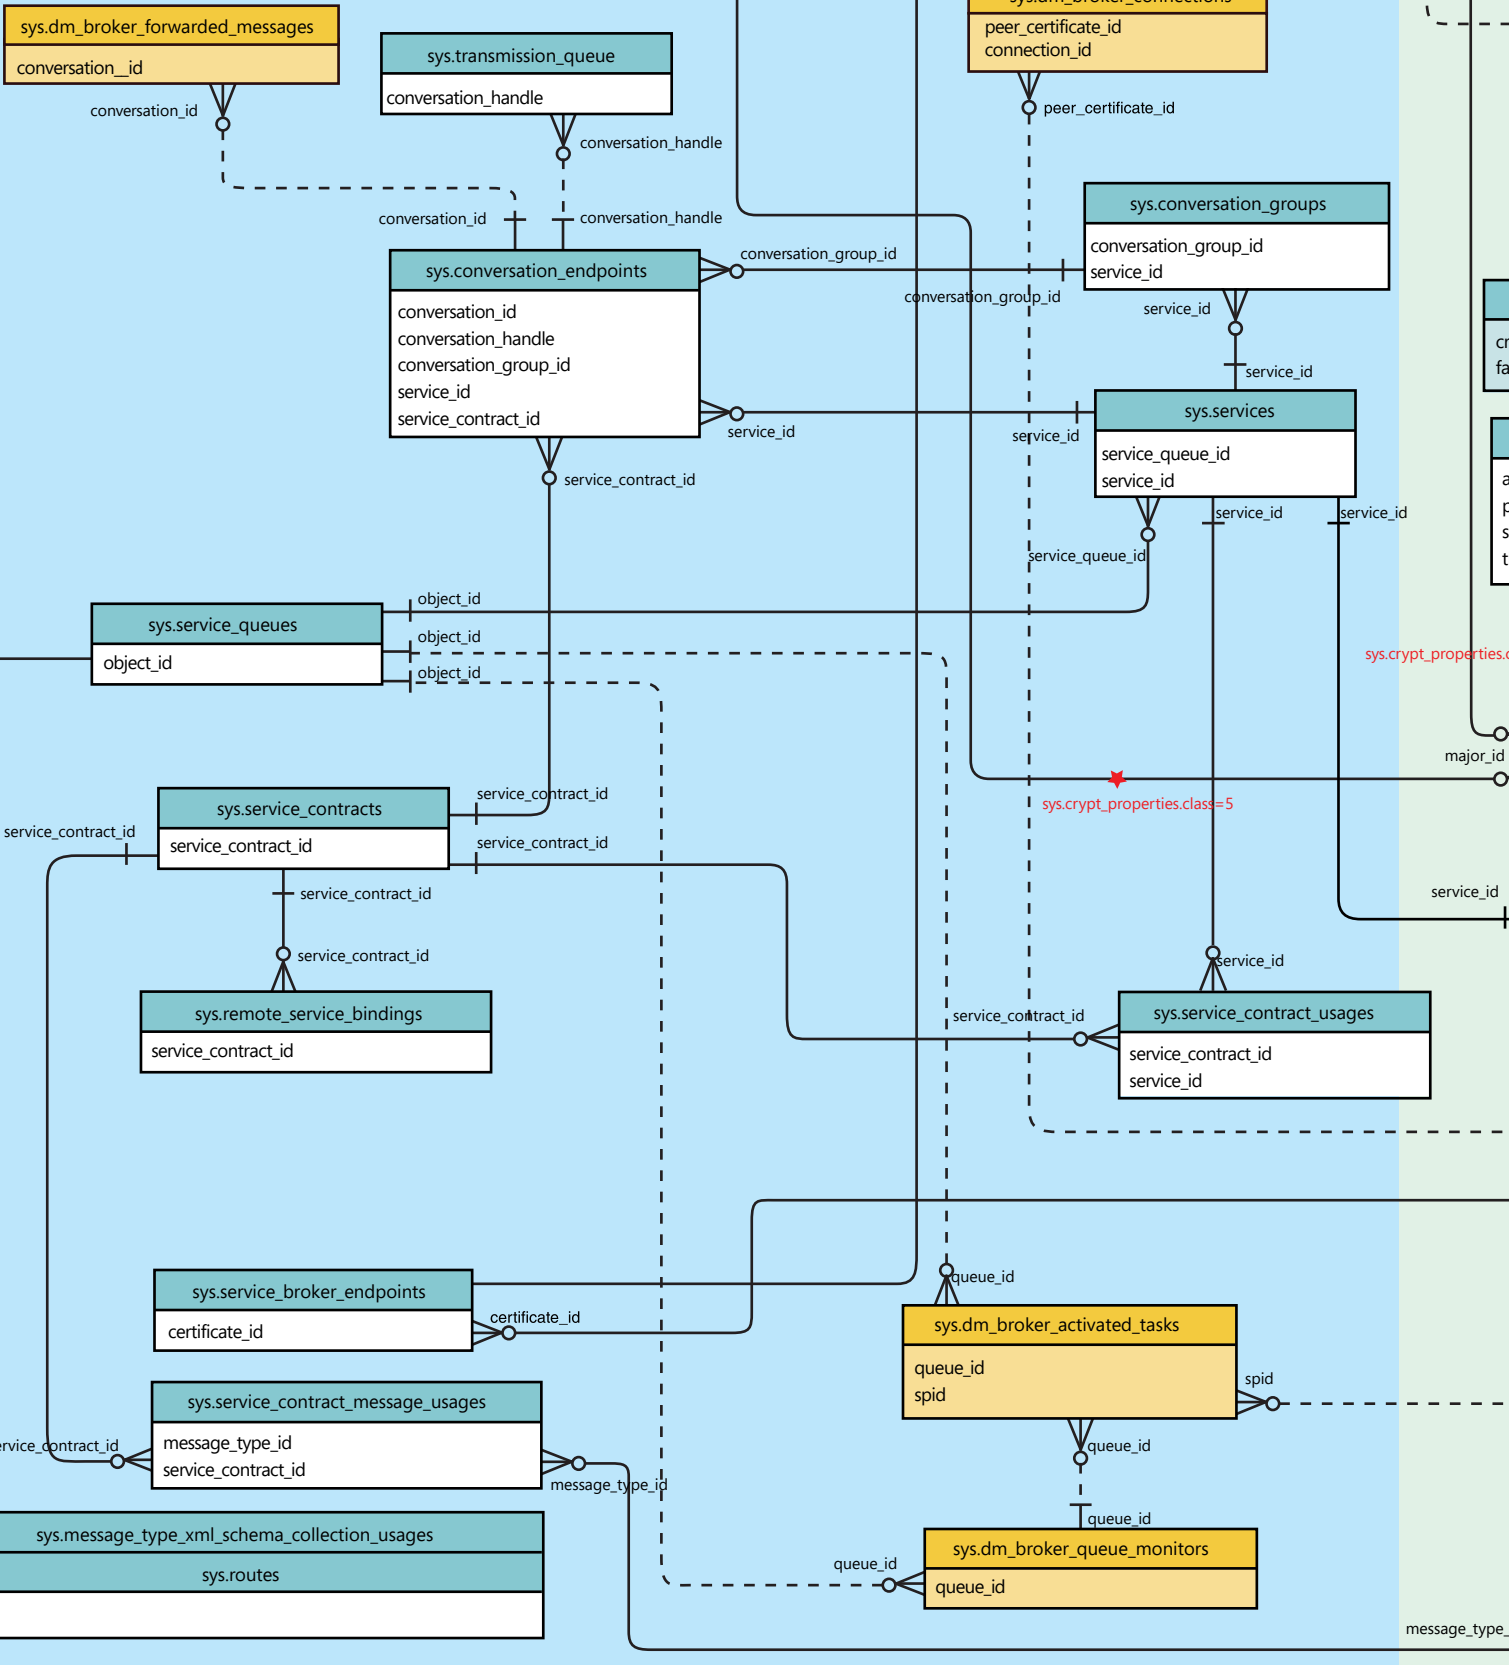

Microsoft® SQL Server® 2012 System Views

Objects, Types and Indexes

Trace and Eventing

Linked Servers

AlwaysOn

Service Broker

Linked Servers

AlwaysOn

Service Broker

Spatial

Partitioning

Security

Transaction Information

Databases and Storage

Resource Governor

Server-Wide Information

Object Type

Scope

Relationship Type

NOTE: NOT ALL OBJECTS OR POSSIBLE RELATIONSHIPS ARE SHOWN ON THIS POSTER.

Full Text Search

Extended Events