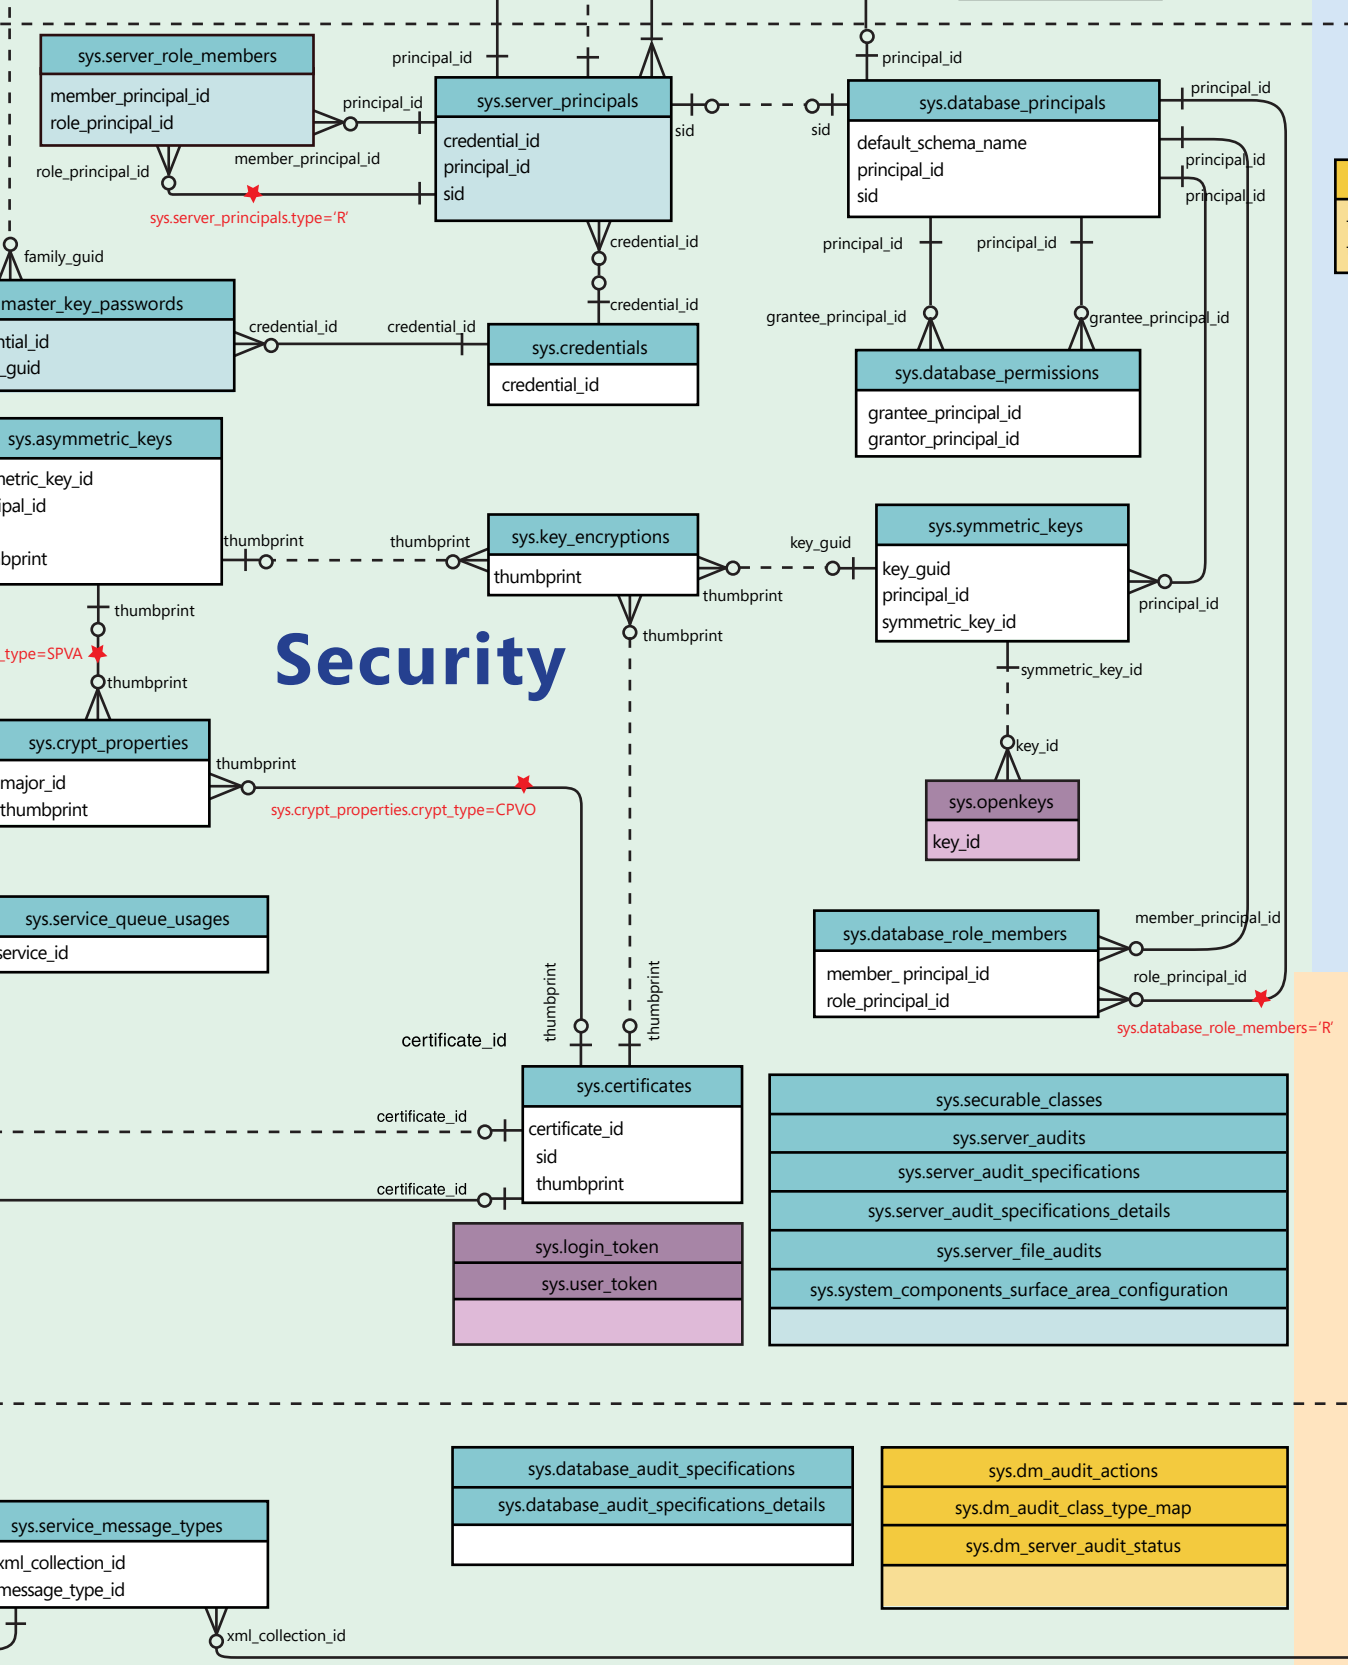

Microsoft® SQL Server® 2012 System Views

Objects, Types and Indexes

Trace and Eventing

Linked Servers

AlwaysOn

Service Broker

Linked Servers

AlwaysOn

Service Broker

Spatial

Partitioning

Security

Transaction Information

Databases and Storage

Resource Governor

Server-Wide Information

Object Type

Scope

Relationship Type

NOTE: NOT ALL OBJECTS OR POSSIBLE RELATIONSHIPS ARE SHOWN ON THIS POSTER.

Full Text Search

Extended Events