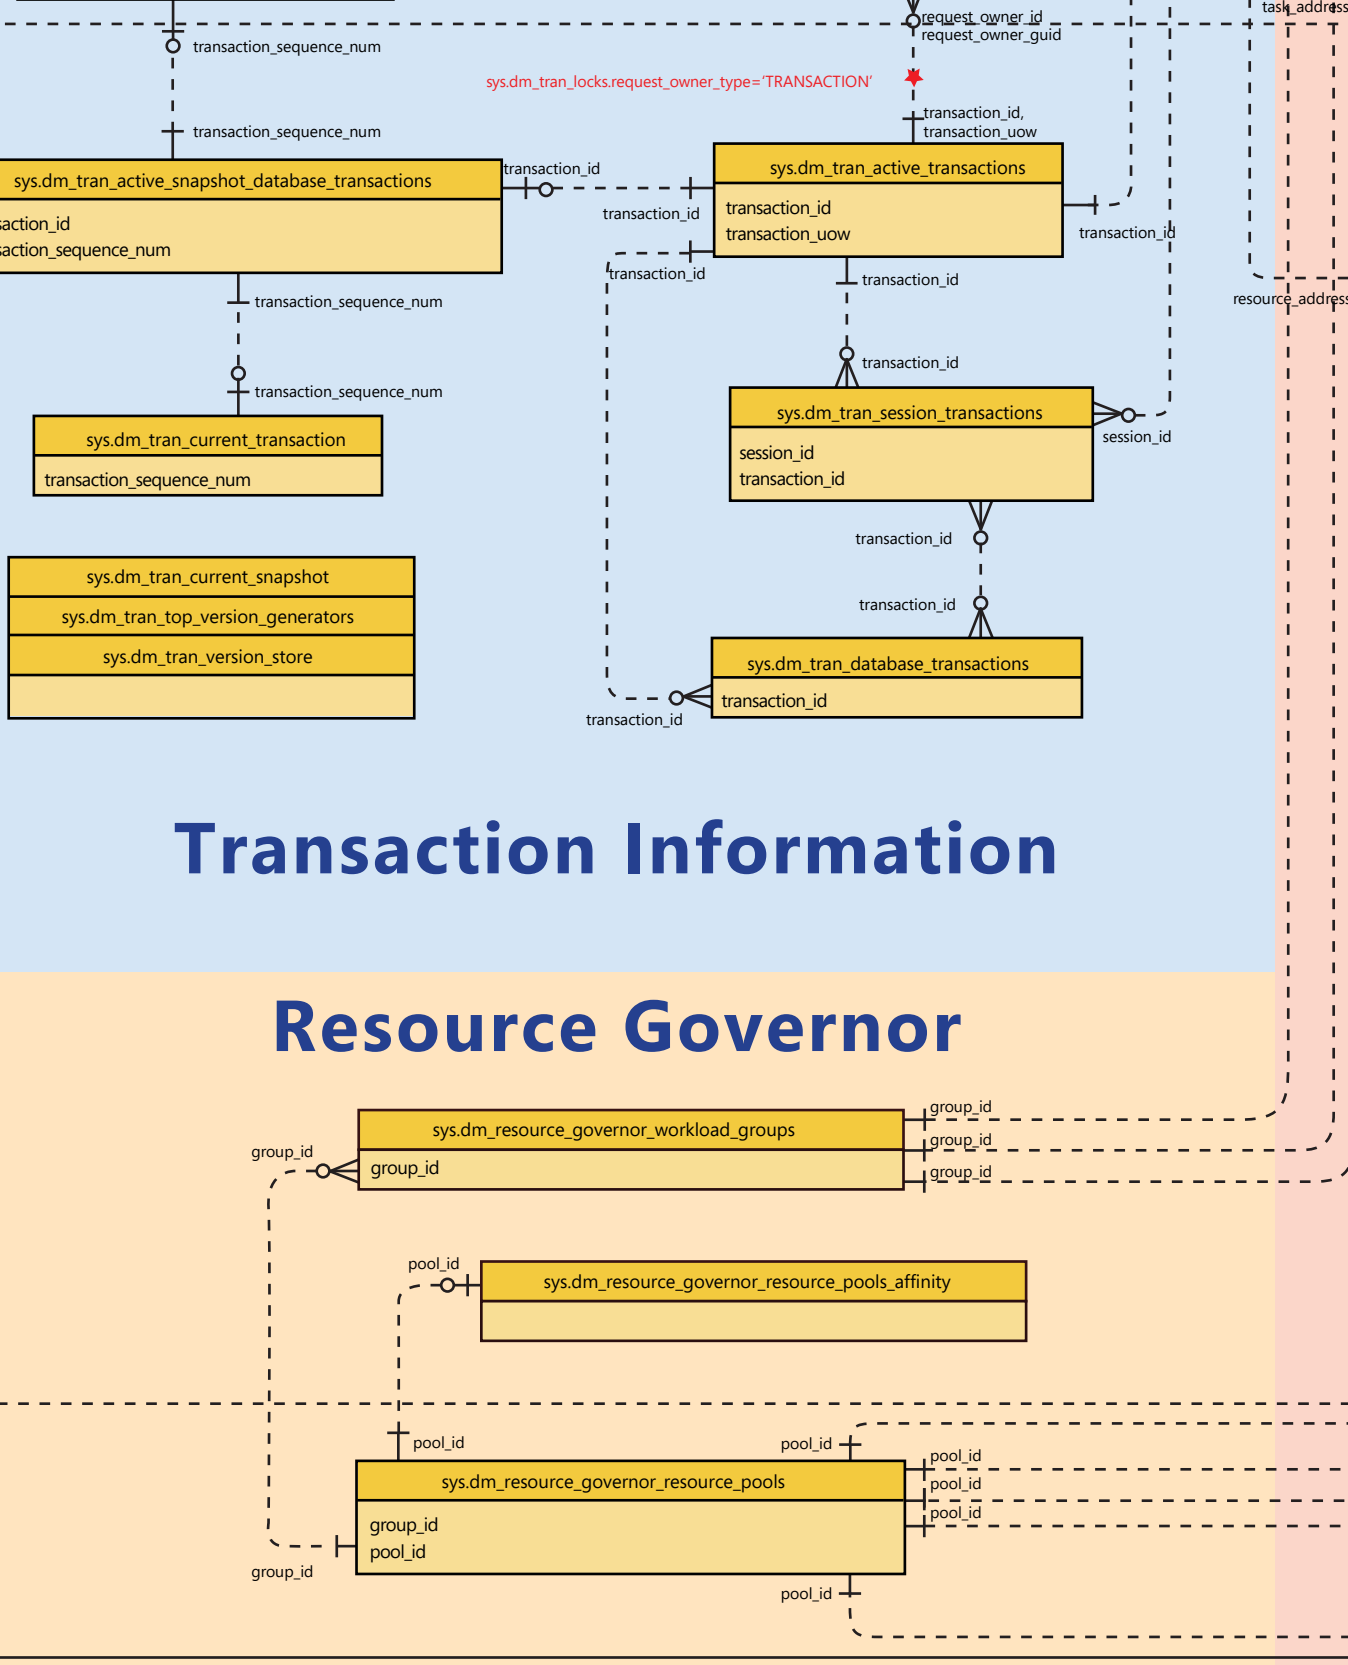

Microsoft® SQL Server® 2012 System Views

Objects, Types and Indexes

Trace and Eventing

Linked Servers

AlwaysOn

Service Broker

Linked Servers

AlwaysOn

Service Broker

Spatial

Partitioning

Security

Transaction Information

Databases and Storage

Resource Governor

Server-Wide Information

Object Type

Scope

Relationship Type

NOTE: NOT ALL OBJECTS OR POSSIBLE RELATIONSHIPS ARE SHOWN ON THIS POSTER.

Full Text Search

Extended Events