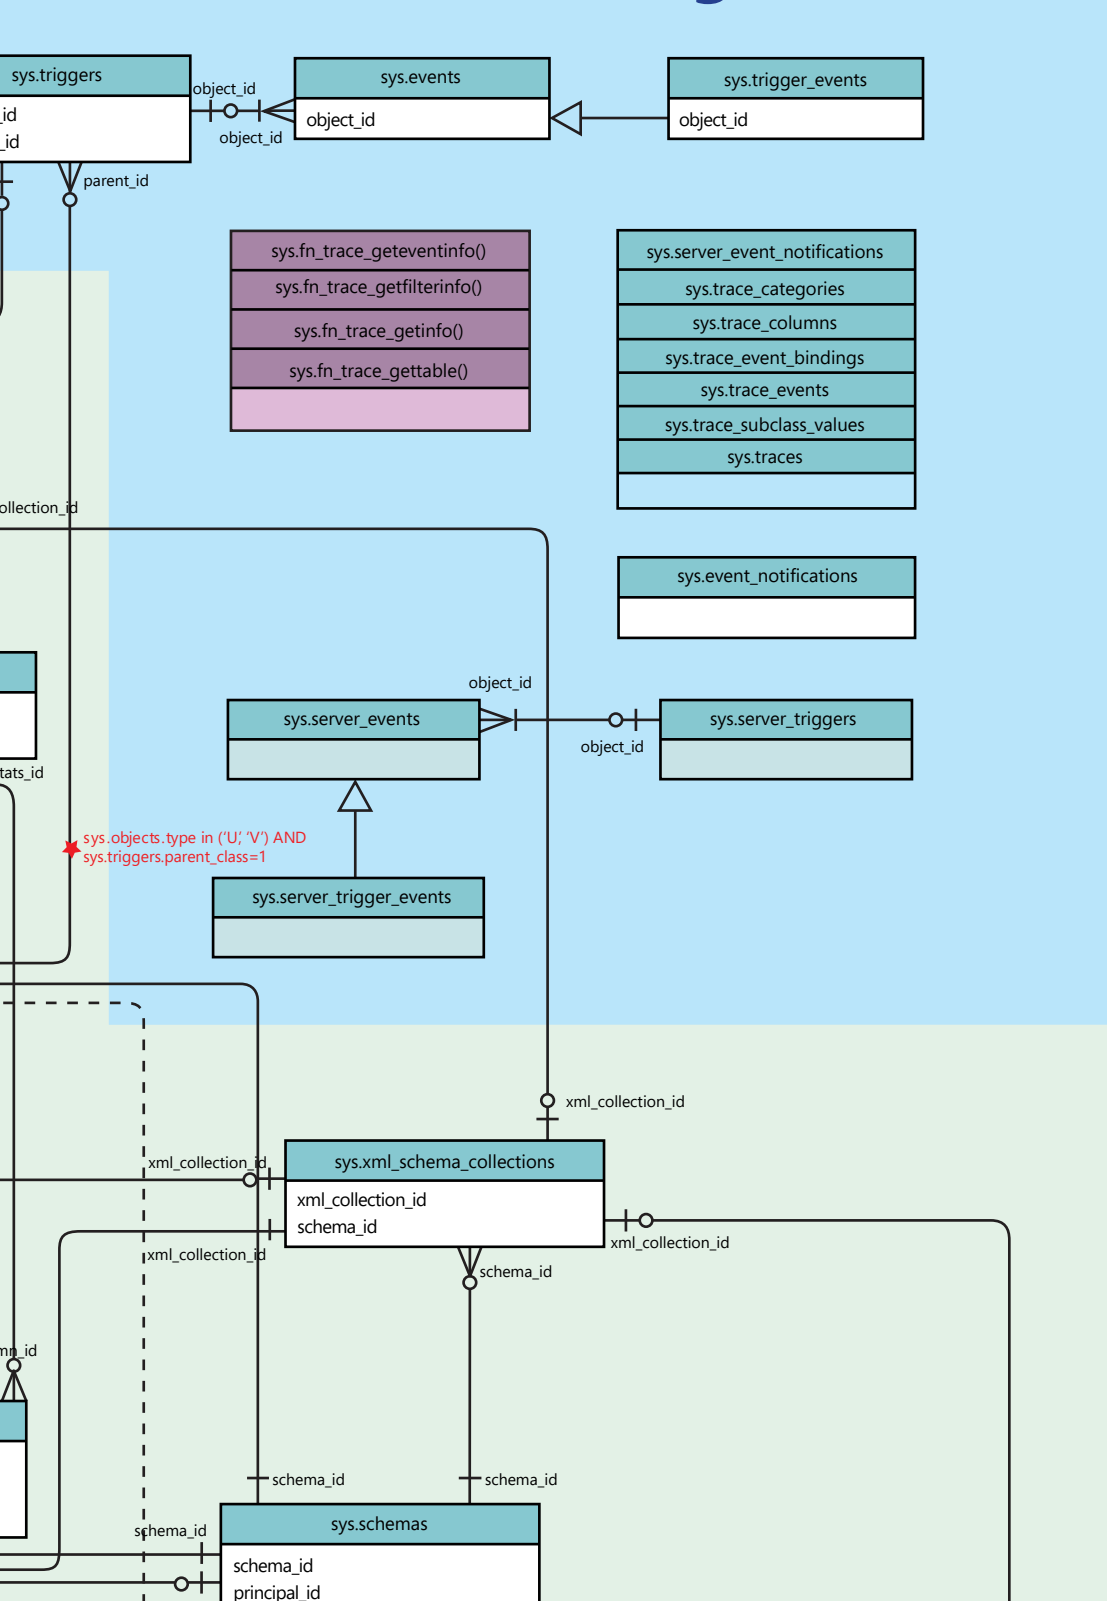

Microsoft® SQL Server® 2012 System Views

Objects, Types and Indexes

Trace and Eventing

Linked Servers

AlwaysOn

Service Broker

Linked Servers

AlwaysOn

Service Broker

Spatial

Partitioning

Security

Transaction Information

Databases and Storage

Resource Governor

Server-Wide Information

Object Type

Scope

Relationship Type

NOTE: NOT ALL OBJECTS OR POSSIBLE RELATIONSHIPS ARE SHOWN ON THIS POSTER.

Full Text Search

Extended Events