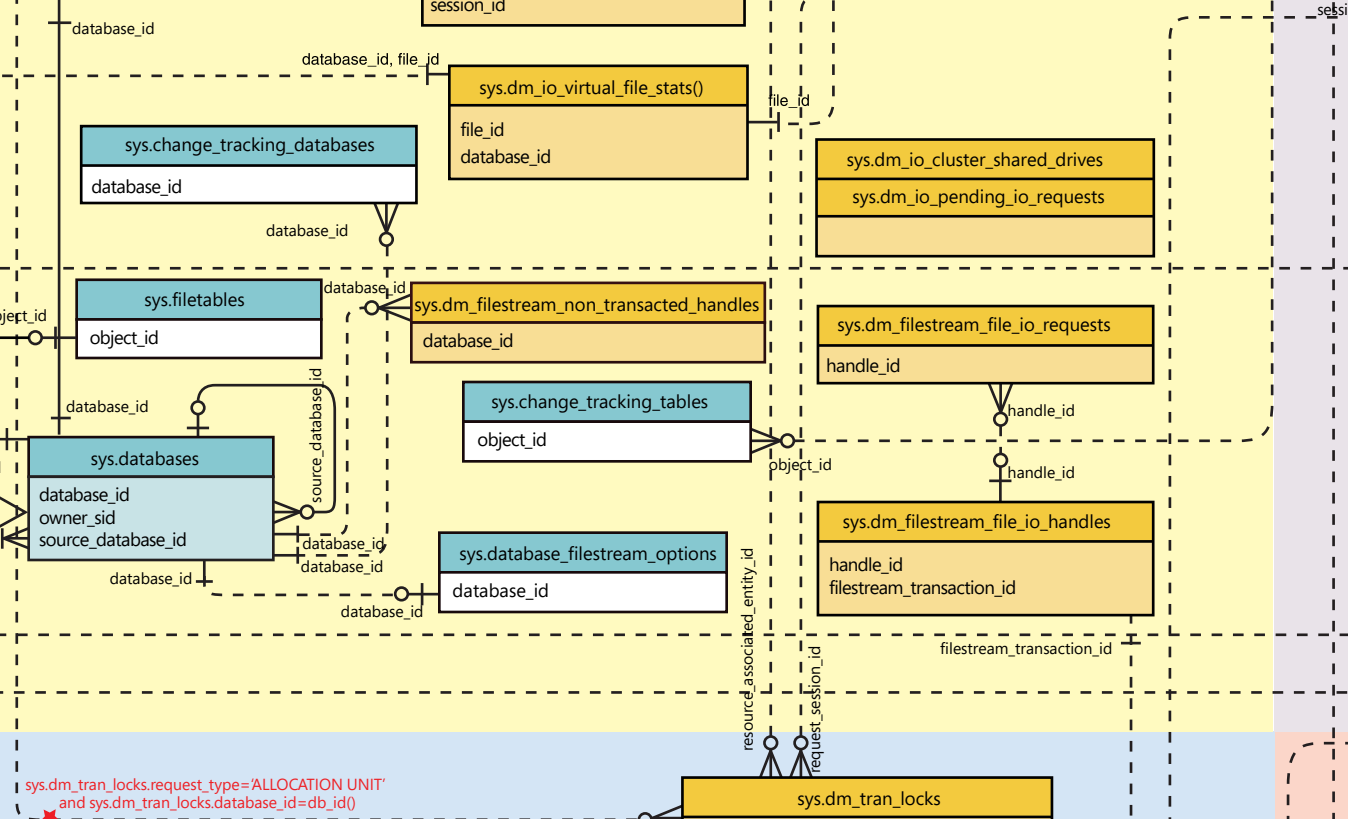

Microsoft® SQL Server® 2012 System Views

Objects, Types and Indexes

Trace and Eventing

Linked Servers

AlwaysOn

Service Broker

Linked Servers

AlwaysOn

Service Broker

Spatial

Partitioning

Security

Transaction Information

Databases and Storage

Resource Governor

Server-Wide Information

Object Type

Scope

Relationship Type

NOTE: NOT ALL OBJECTS OR POSSIBLE RELATIONSHIPS ARE SHOWN ON THIS POSTER.

Full Text Search

Extended Events