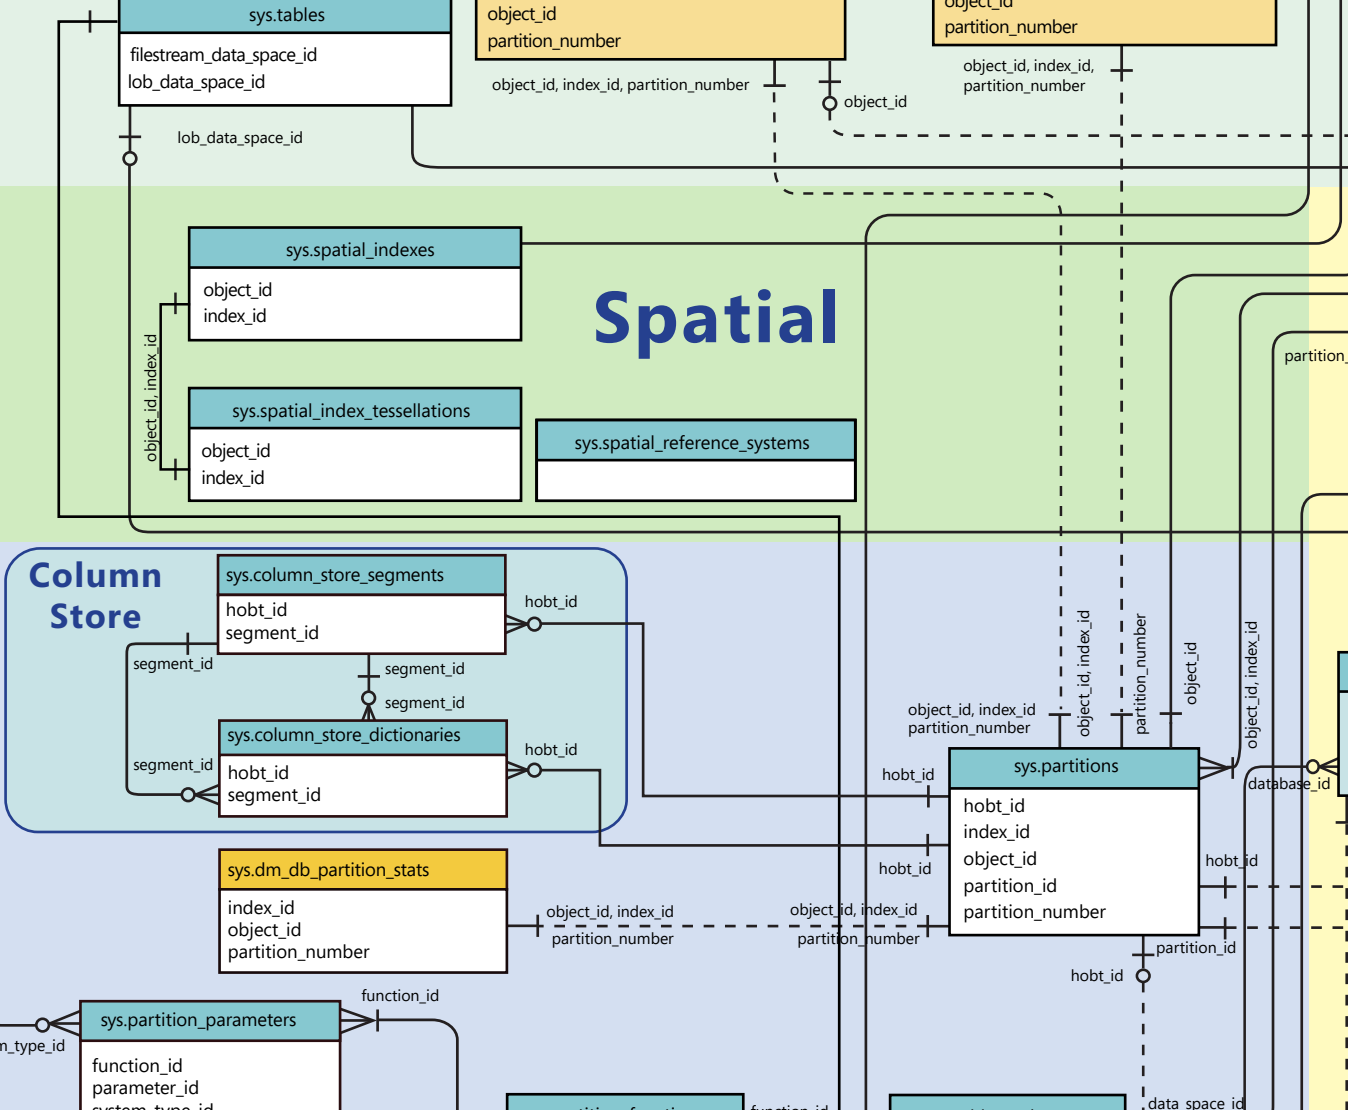

Microsoft® SQL Server® 2012 System Views

Objects, Types and Indexes

Trace and Eventing

Linked Servers

AlwaysOn

Service Broker

Linked Servers

AlwaysOn

Service Broker

Spatial

Partitioning

Security

Transaction Information

Databases and Storage

Resource Governor

Server-Wide Information

Object Type

Scope

Relationship Type

NOTE: NOT ALL OBJECTS OR POSSIBLE RELATIONSHIPS ARE SHOWN ON THIS POSTER.

Full Text Search

Extended Events