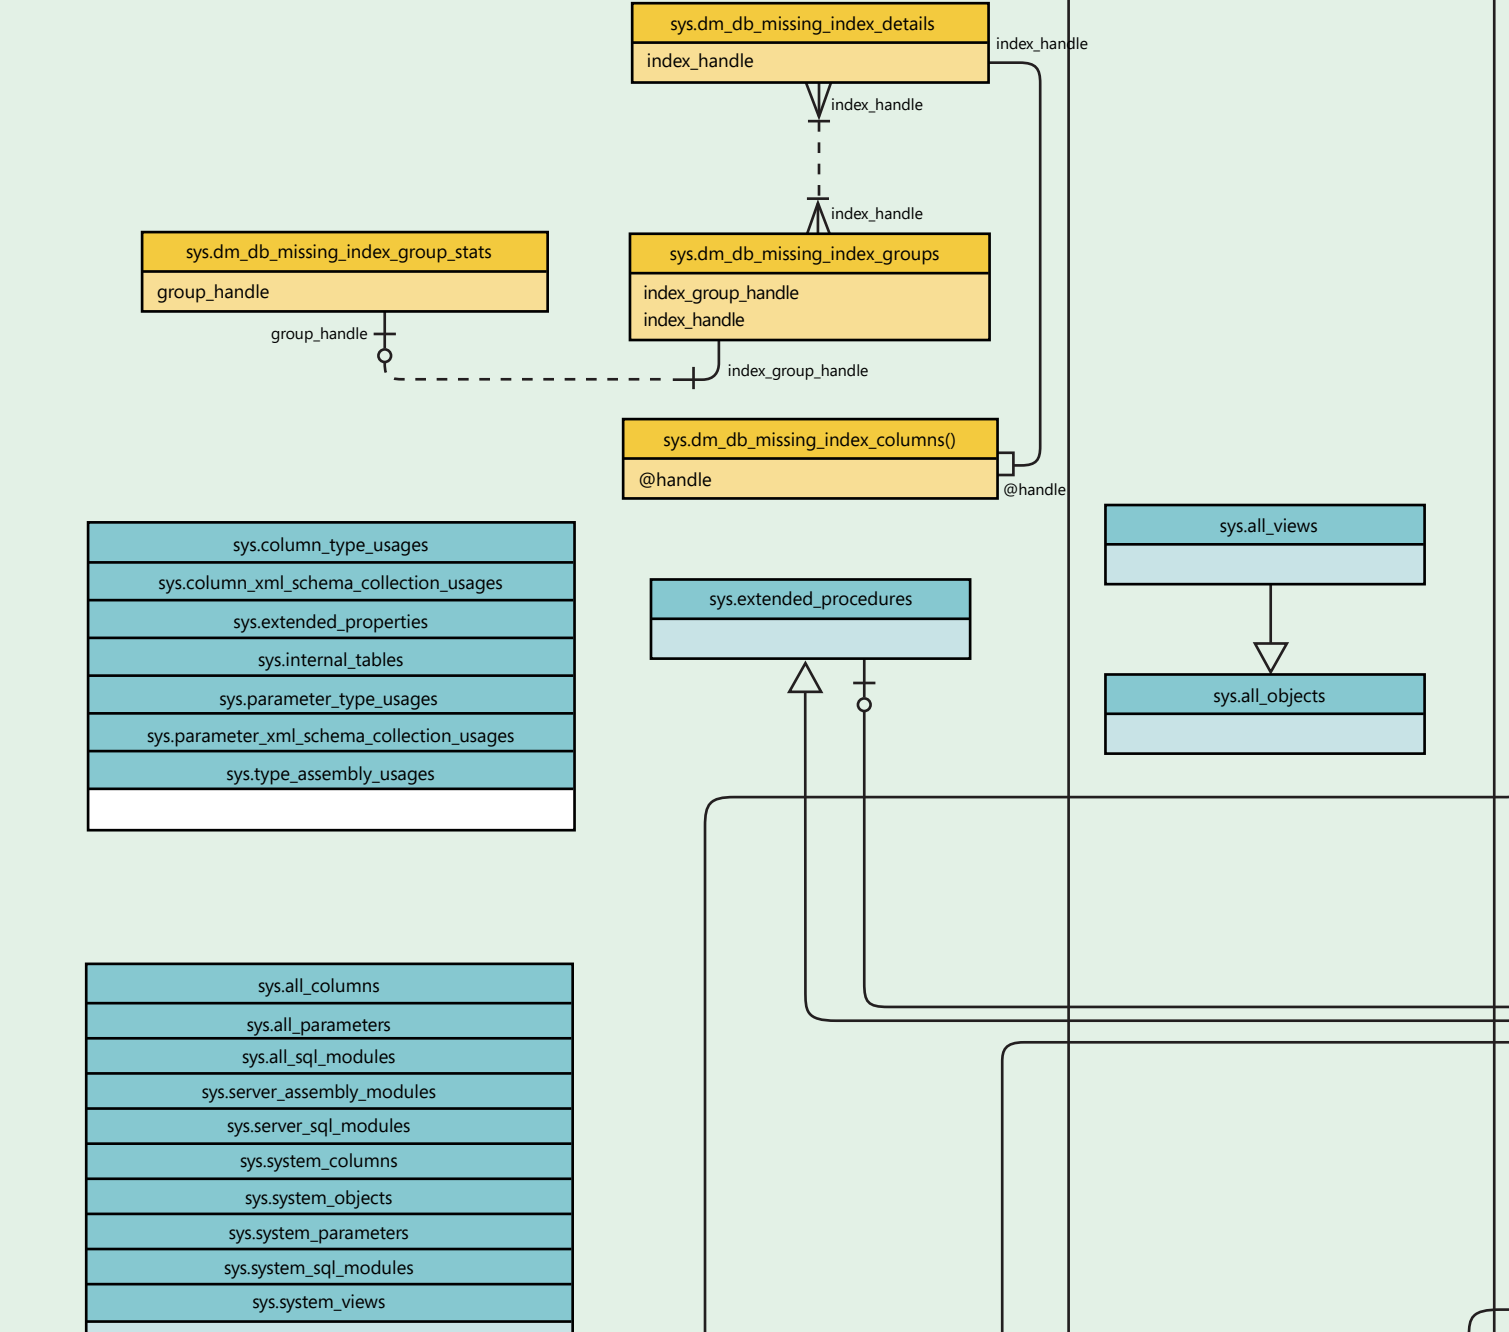

Microsoft® SQL Server® 2012 System Views

Objects, Types and Indexes

Trace and Eventing

Linked Servers

AlwaysOn

Service Broker

Linked Servers

AlwaysOn

Service Broker

Spatial

Partitioning

Security

Transaction Information

Databases and Storage

Resource Governor

Server-Wide Information

Object Type

Scope

Relationship Type

NOTE: NOT ALL OBJECTS OR POSSIBLE RELATIONSHIPS ARE SHOWN ON THIS POSTER.

Full Text Search

Extended Events