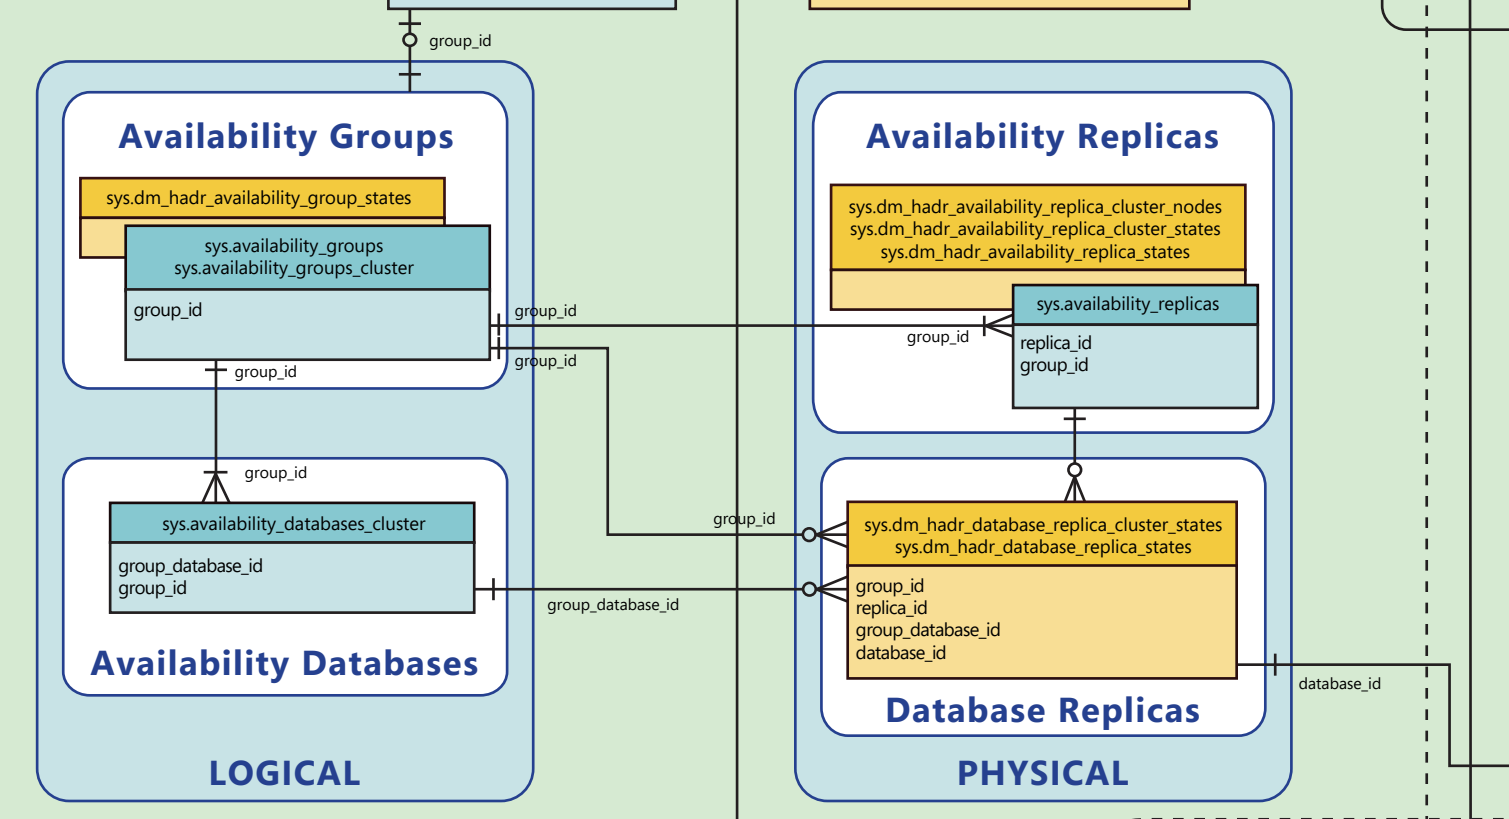

Microsoft® SQL Server® 2012 System Views

Objects, Types and Indexes

Trace and Eventing

Linked Servers

AlwaysOn

Service Broker

Linked Servers

AlwaysOn

Service Broker

Spatial

Partitioning

Security

Transaction Information

Databases and Storage

Resource Governor

Server-Wide Information

Object Type

Scope

Relationship Type

NOTE: NOT ALL OBJECTS OR POSSIBLE RELATIONSHIPS ARE SHOWN ON THIS POSTER.

Full Text Search

Extended Events