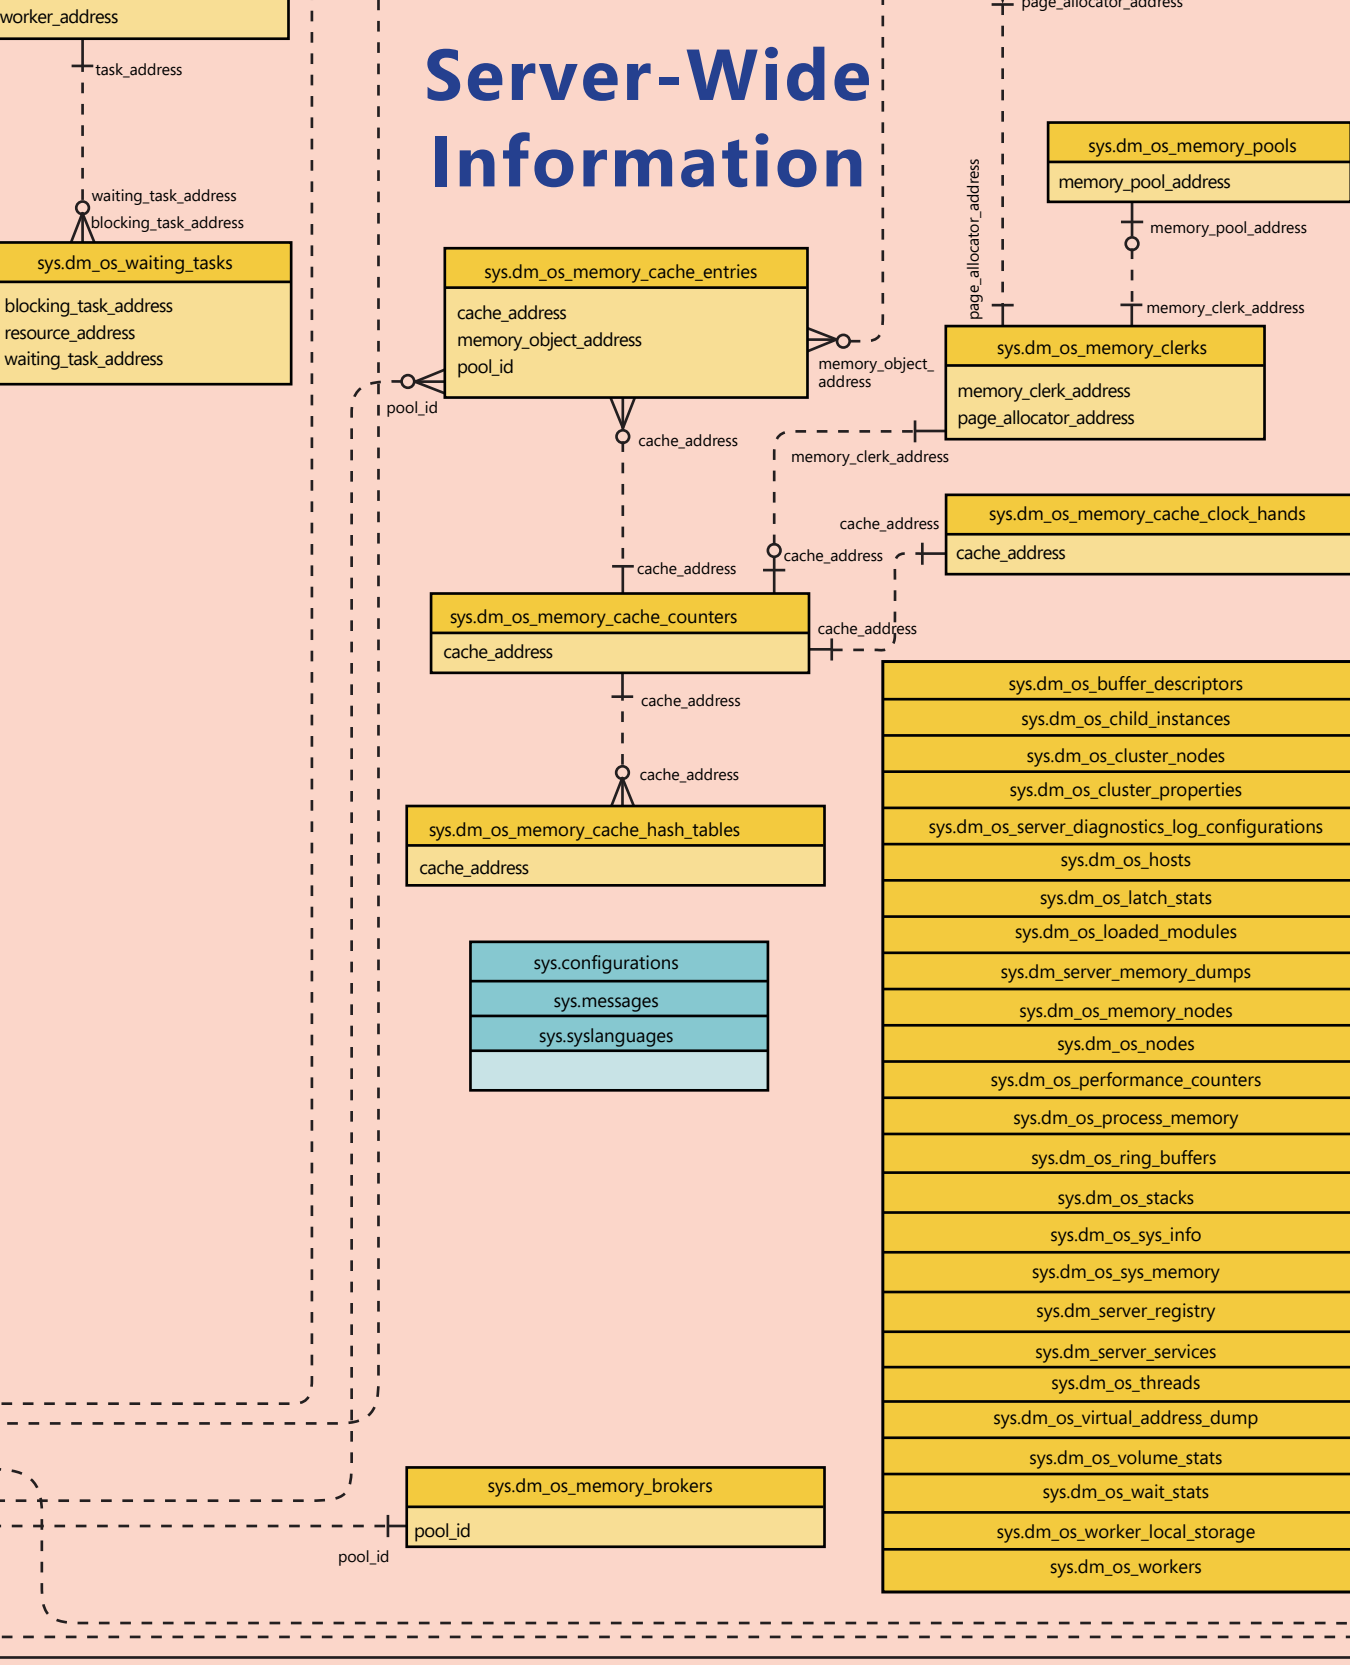

Microsoft® SQL Server® 2012 System Views

Objects, Types and Indexes

Trace and Eventing

Linked Servers

AlwaysOn

Service Broker

Linked Servers

AlwaysOn

Service Broker

Spatial

Partitioning

Security

Transaction Information

Databases and Storage

Resource Governor

Server-Wide Information

Object Type

Scope

Relationship Type

NOTE: NOT ALL OBJECTS OR POSSIBLE RELATIONSHIPS ARE SHOWN ON THIS POSTER.

Full Text Search

Extended Events