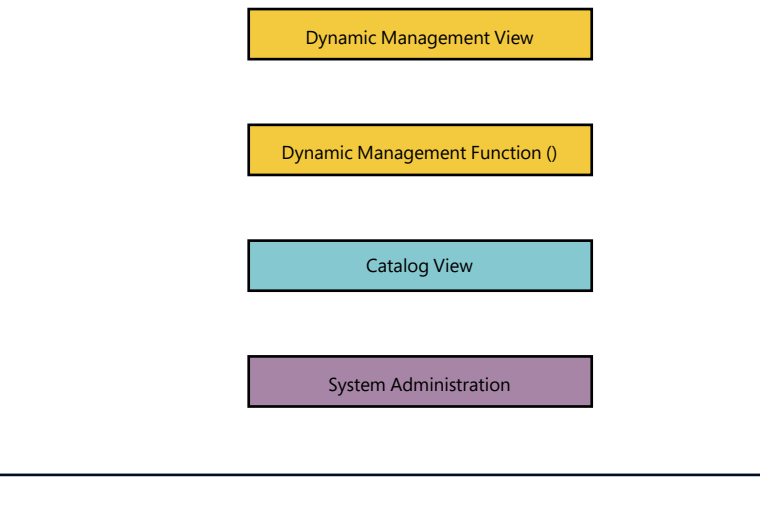

Service Broker

Spatial

Partitioning

Security

Transaction Information

Databases and Storage

Resource Governor

Server-Wide Information

Object Type

Scope

Relationship Type

NOTE: NOT ALL OBJECTS OR POSSIBLE RELATIONSHIPS ARE SHOWN ON THIS POSTER.

Full Text Search

Extended Events