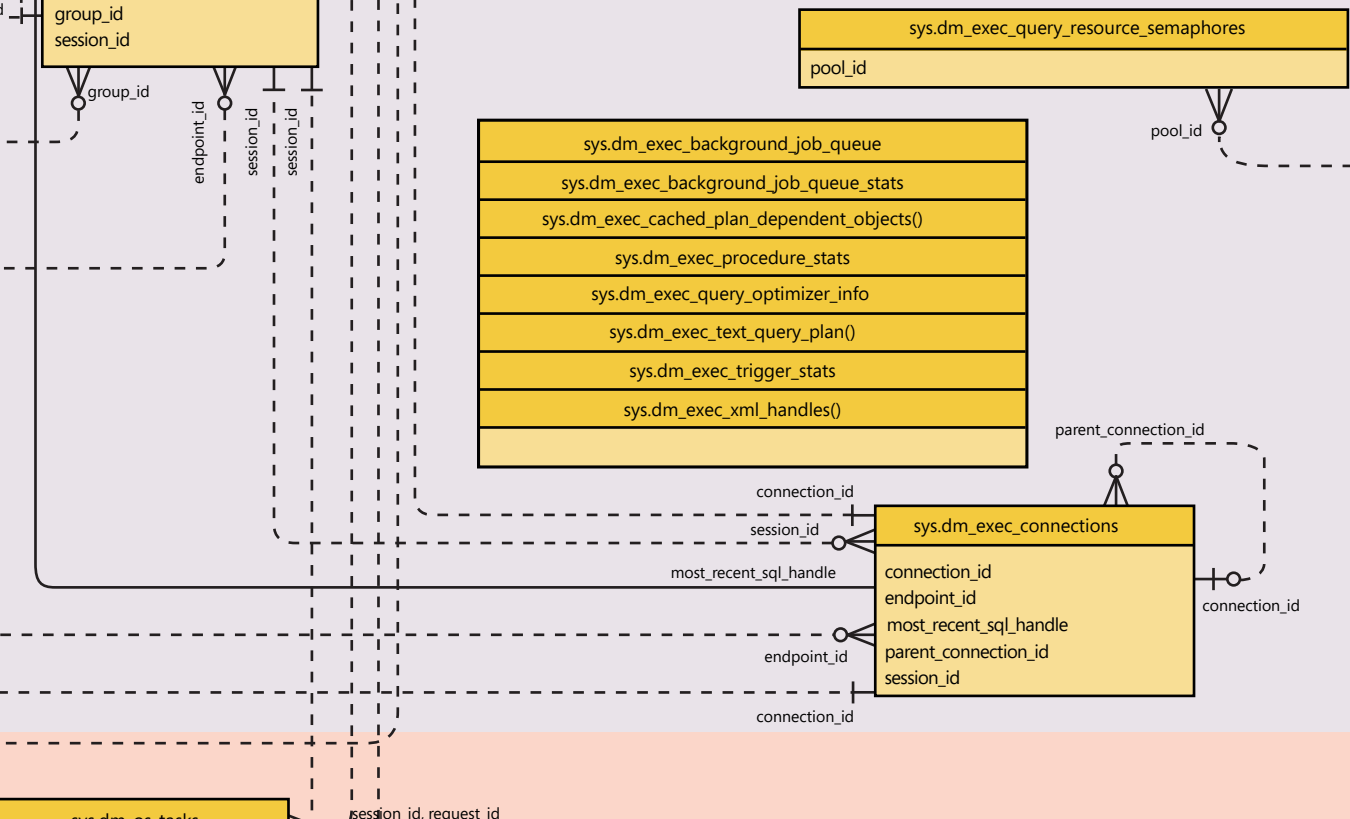

Microsoft® SQL Server® 2012 System Views

Objects, Types and Indexes

Trace and Eventing

Linked Servers

AlwaysOn

Service Broker

Linked Servers

AlwaysOn

Service Broker

Spatial

Partitioning

Security

Transaction Information

Databases and Storage

Resource Governor

Server-Wide Information

Object Type

Scope

Relationship Type

NOTE: NOT ALL OBJECTS OR POSSIBLE RELATIONSHIPS ARE SHOWN ON THIS POSTER.

Full Text Search

Extended Events